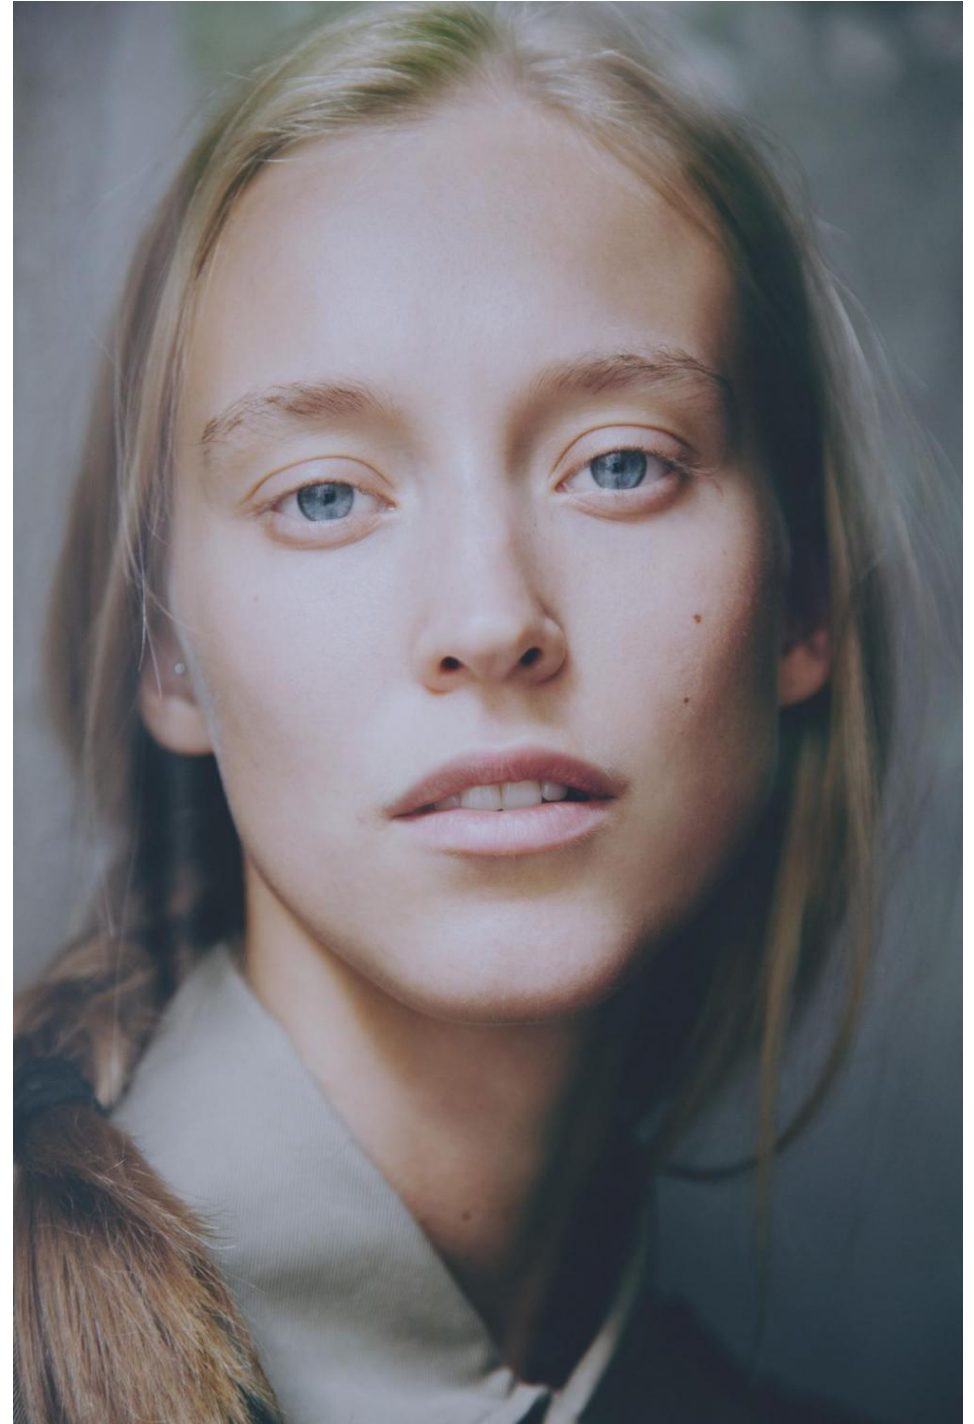

Eva Berzina

height 182 cm / 5ft 11.5"
chest 81 cm / 32"
waist 61 cm / 24"
hip 93 cm / 36.5"
dress 8 / 36
shoe 7 / 40
eyes Blue
hair Blonde

body
— LONDON —

0203 376 8696 | contact@bodylondon.com
Lyric House, Hammersmith Road, London, W14 0QL