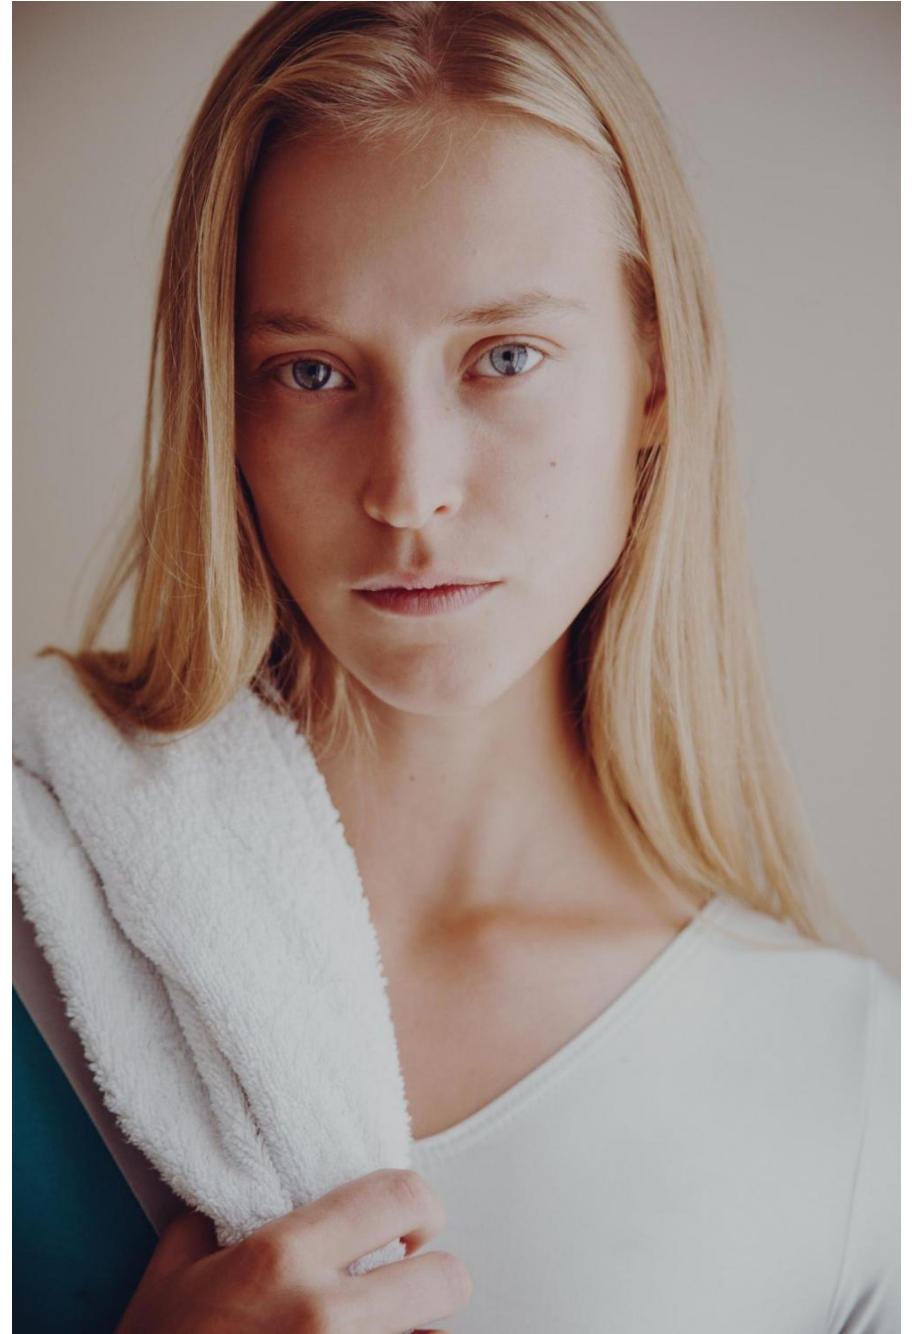

body
— LONDON —

0203 376 8696 | contact@bodylondon.com
Lyric House, Hammersmith Road, London, W14 0QL