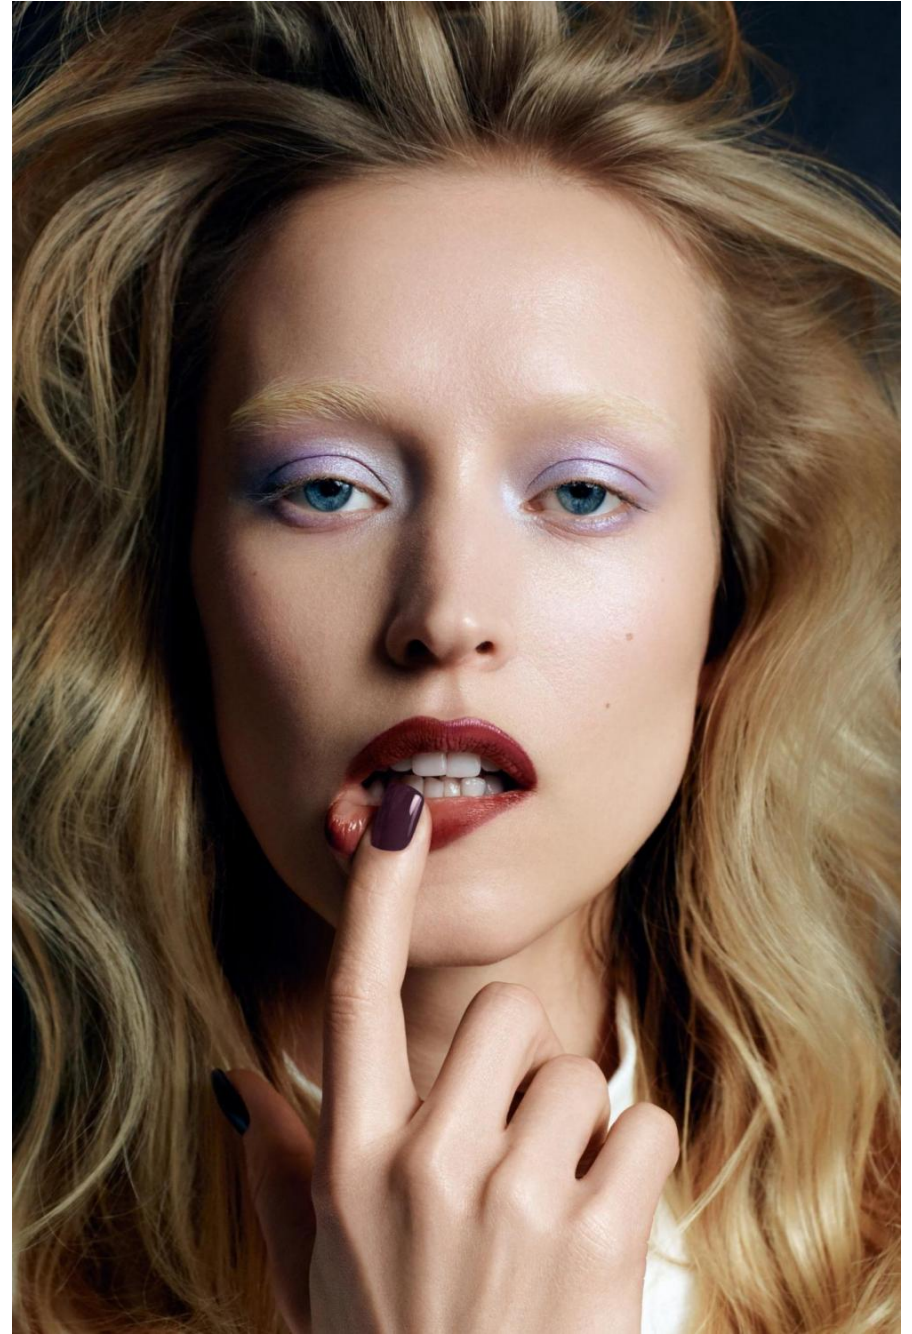

body
— LONDON —

0203 376 8696 | contact@bodylondon.com
Lyric House, Hammersmith Road, London, W14 0QL