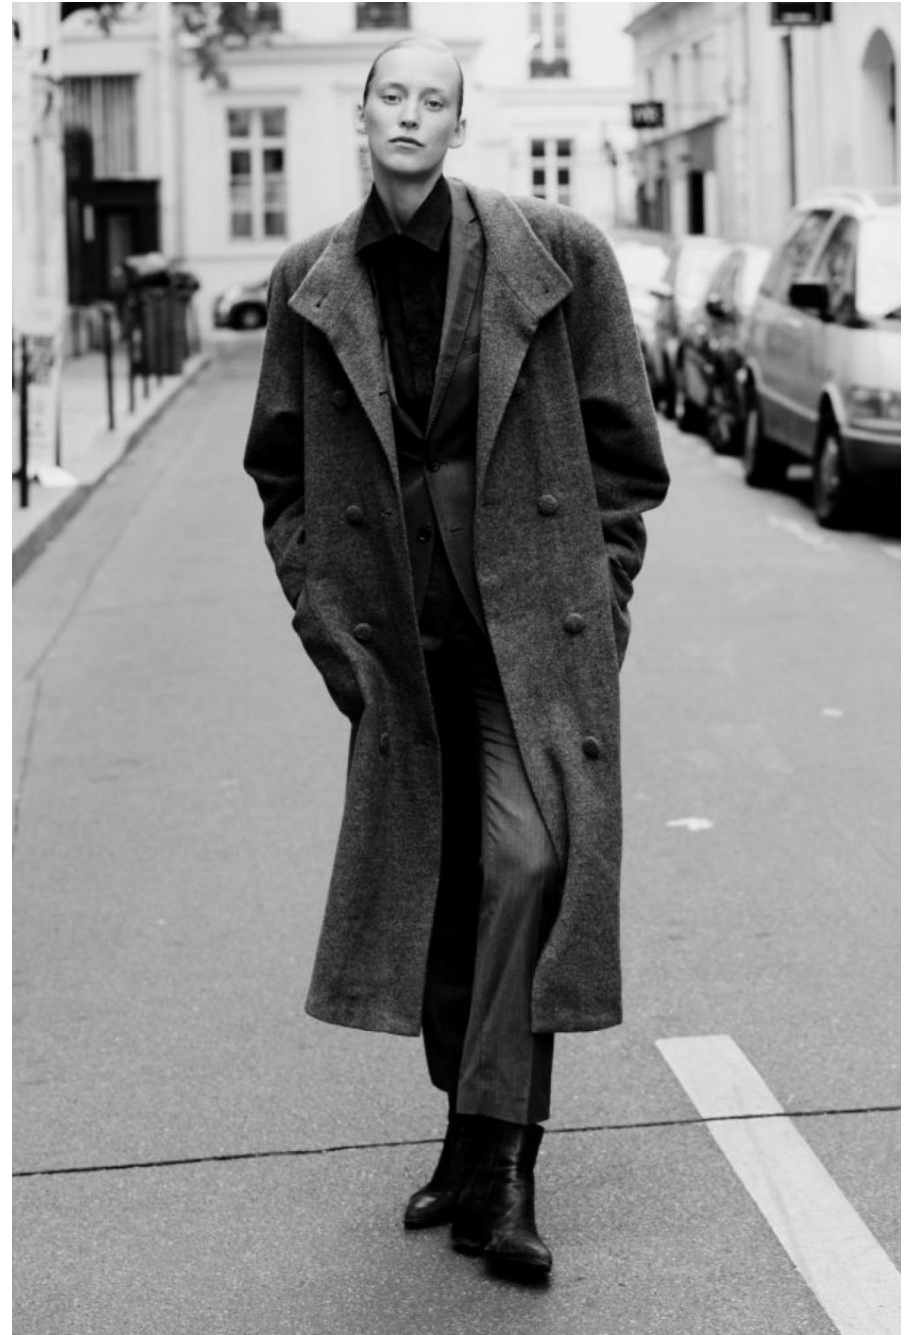

body
— LONDON —

0203 376 8696 | contact@bodylondon.com
Lyric House, Hammersmith Road, London, W14 0QL