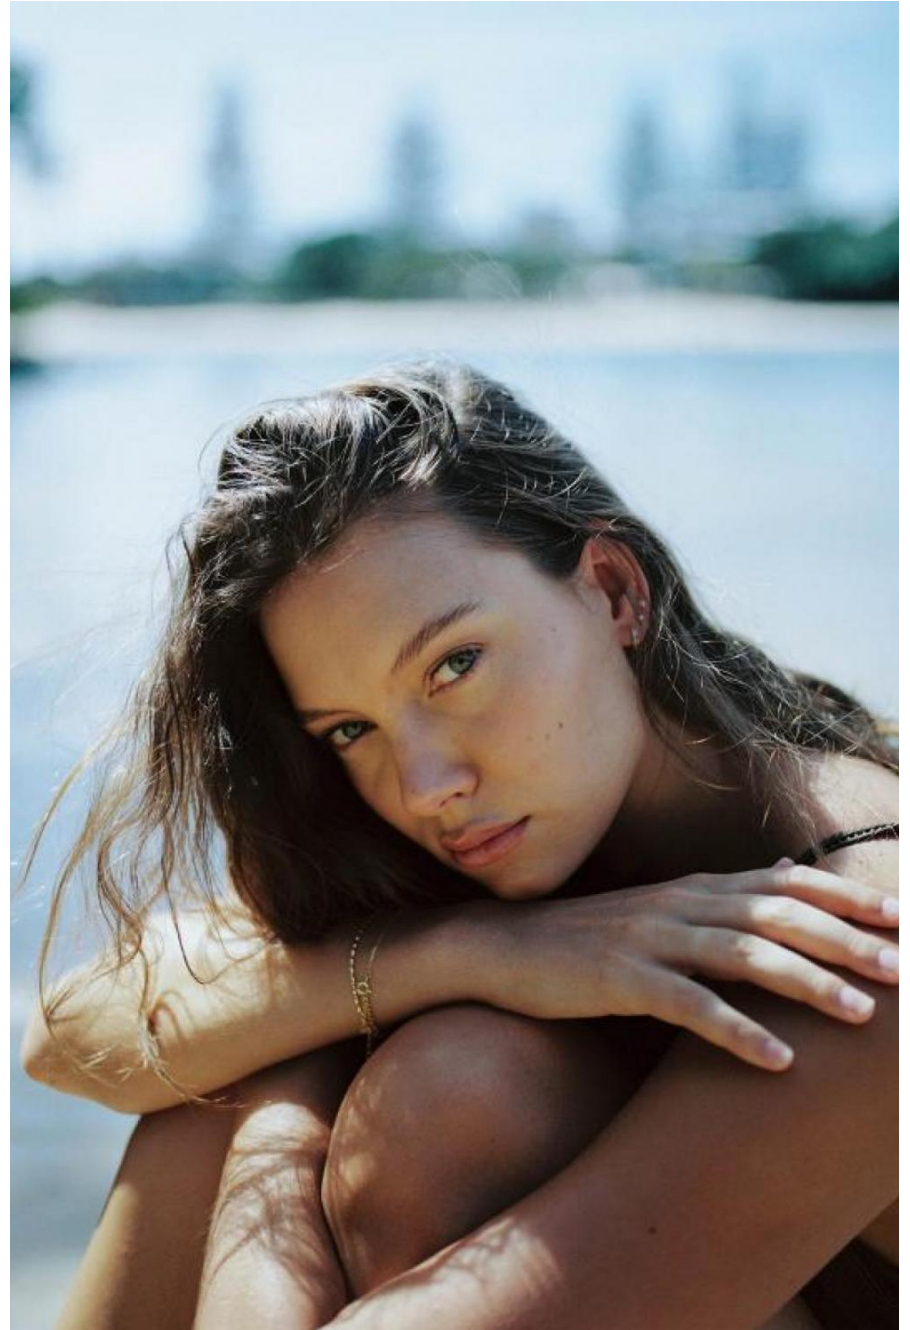

body
— LONDON —

0203 376 8696 | contact@bodylondon.com
Lyric House, Hammersmith Road, London, W14 0QL