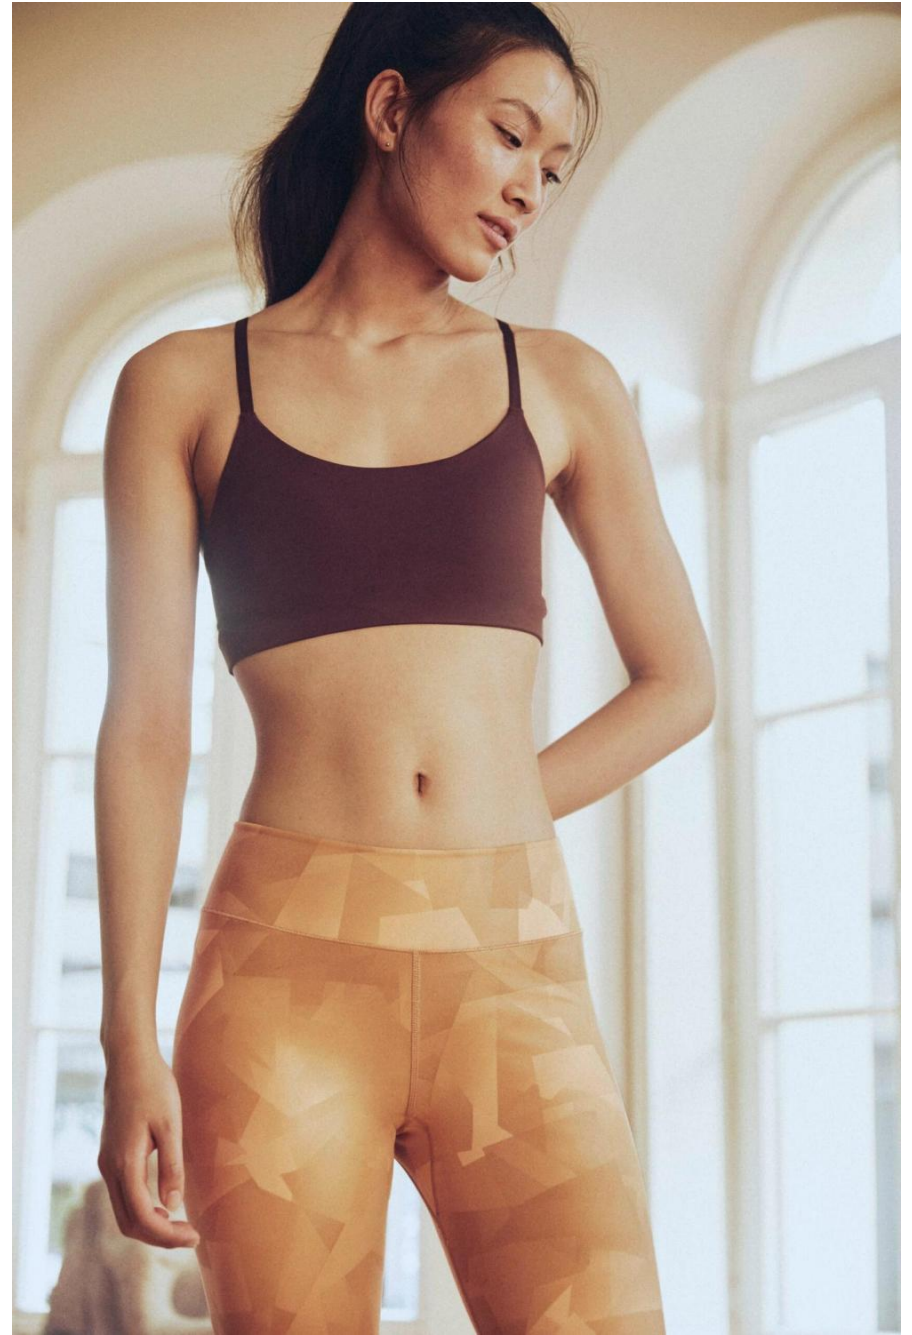

body
— LONDON —

0203 376 8696 | contact@bodylondon.com
Lyric House, Hammersmith Road, London, W14 0QL